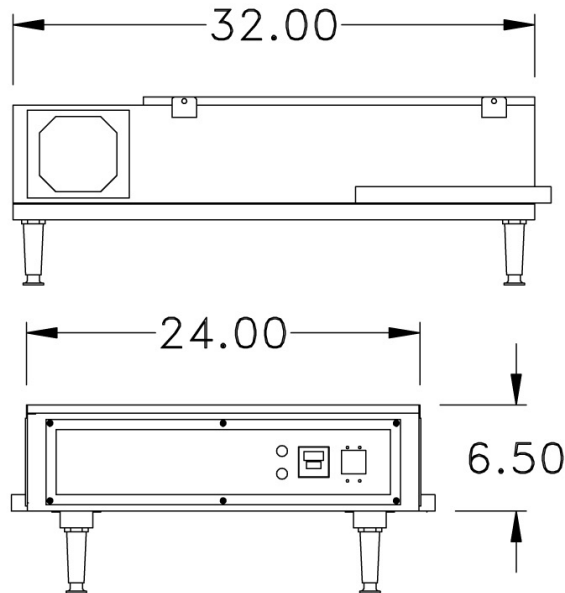

**2' x 2'**

# COUNTER TOP TORTILLA GRILL

**MODEL 32**

- *Compact! Energy Efficient*
- *Specifically Designed as a Tortilla Grill*
- *Aluminum Grill Top Non-stick Surface*
- *Thermostat Controlled Heat Surface Ensures Quick, Uniform Cooking*

## SPECIFICATIONS

- **Model #32**  
24" x 24" Cooking Surface  
240V/ Single Phase  
27 AMPS/ 60HZ  
89lbs.

**1-800-683-0928**

**LISTED**

1623 N. San Marcos • San Antonio, TX 78201 • (210) 734-5124 • FAX (210) 737-3925