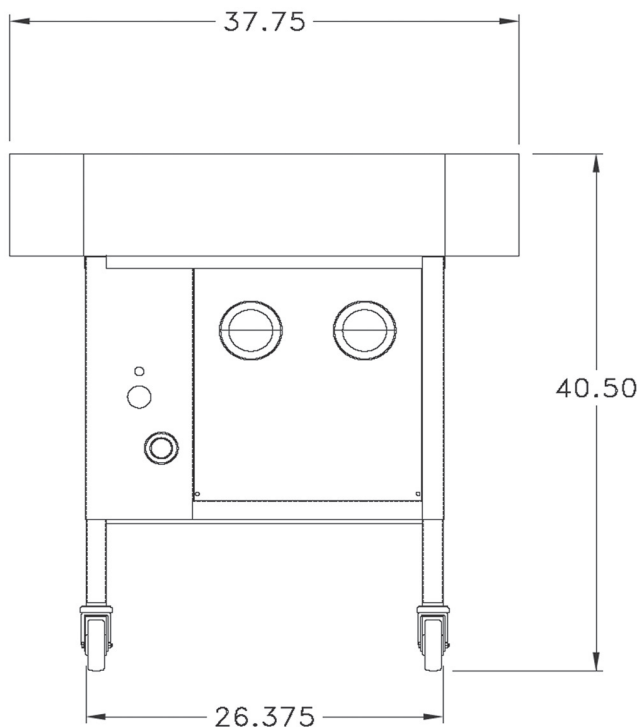

ROTOMAL

FLOUR TORTILLA GRILL TURNING TABLE

- *The Ultimate GRILL in Display Cooking!*
- *Grill Turns While Flour Tortillas Cook!*
- *Energy Efficient!*
- *Easy to Operate!*

SPECIFICATIONS

Model #42

Electric: 120V,60Hz, 5amps,
1 Phase

Natural Gas:
#42-36" : 29,600 BTU/HR

Width: 37.75"

Height: 40.50"

Weight: 300lbs.

NSF Approved

UL Listed

View video of the Rotomal Rotating
Tortilla Grill on our website:
www.bescomfg.com

1-800-683-0928