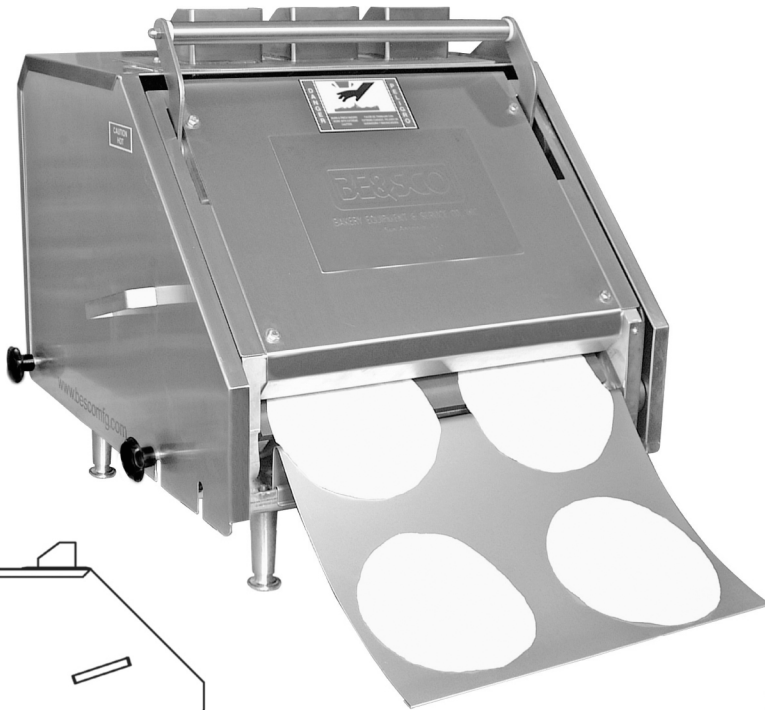

MODEL 12L

## FLOUR TORTILLA PRESS

*This easy to use tortilla press is our fastest producing ever!  
The Large Wedge can press up to TWO 7" tortillas at once or press one 11" burrito size tortilla!*

PRODUCES  
UP TO  
**1800**\*  
READY-TO-COOK  
TORTILLAS  
AN HOUR\*

From  
**7" to 11"**  
Diameter

### SPECIFICATIONS

Voltage .....	220/240 AC
Cycles .....	60HZ
Phase .....	Single
Amperage .....	37.5
Shipping Weight 12L .....	215 lbs.

\* Tortilla production will vary depending upon diameter and thickness of tortillas and the experience of the equipment operator.\*\*